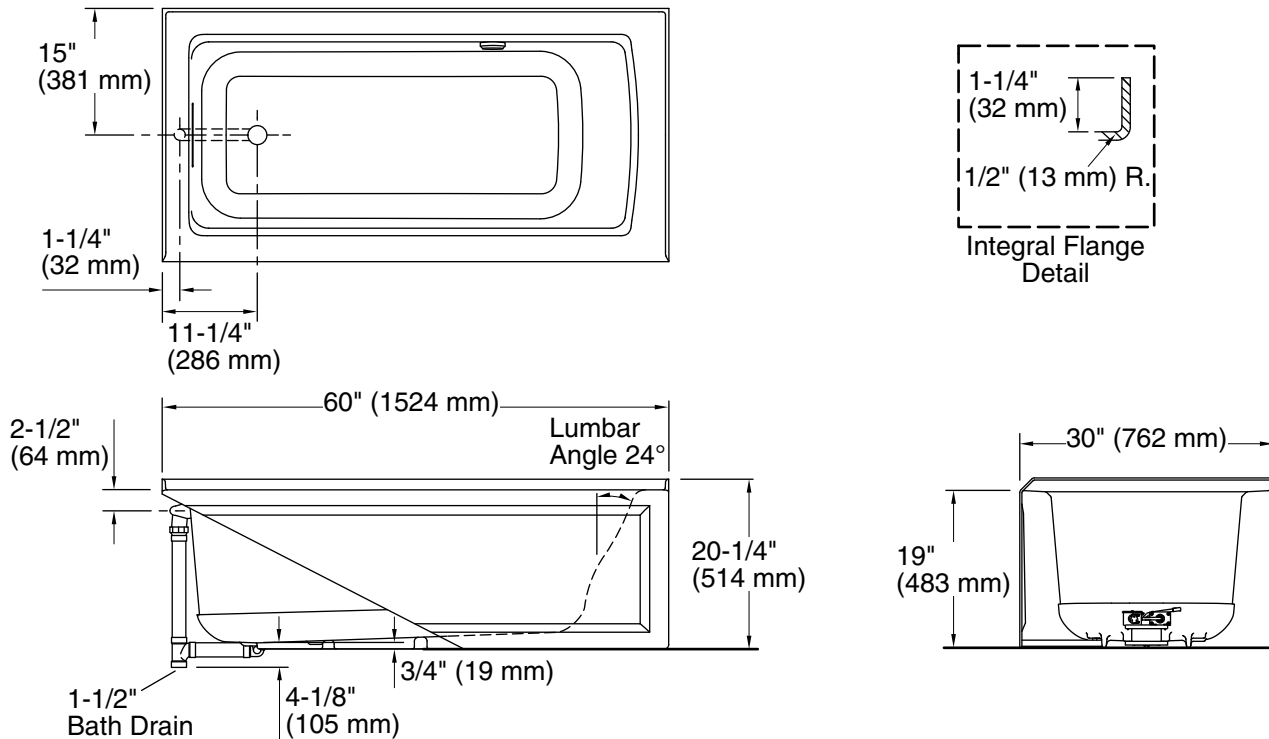

No change in measurements if connected with drain illustrated. (K-7272)

Required Electrical Service

One circuit required, protected with Class A Ground-Fault Circuit-Interrupter (GFCI). Outside North America, this device may be known as a Residual Current Device (RCD).

Heated Surface: 120 V, 15 A, 60 Hz

Technical Information

All product dimensions are nominal.

Installation: Three-wall alcove

Drain location: Left

Basin area, bottom: 45-1/8" x 19-11/16" (1146 mm x 500 mm)

Basin area, top: 52-1/8" x 22-1/16" (1324 mm x 560 mm)

Weight: 83 lbs (37.6 kg)

Minimum floor load: 46.7 lbs/ft² (228 kg/m²)

Water depth: 15-1/8" (384 mm)

Water capacity: 57 gal (215.8 L)

Electrical component rating: Heated Surface: 120 V, 0.5 A, 60 Hz, 65 W

Minimum flat for door: 2" (51 mm)

Notes

Measure your actual product for rough-in details.

Install this product according to the installation instructions.

The hot water supply should be 70% of the capacity of the bath or greater. Installations will vary.

ADA compliant when installed to the specific requirements of these regulations.